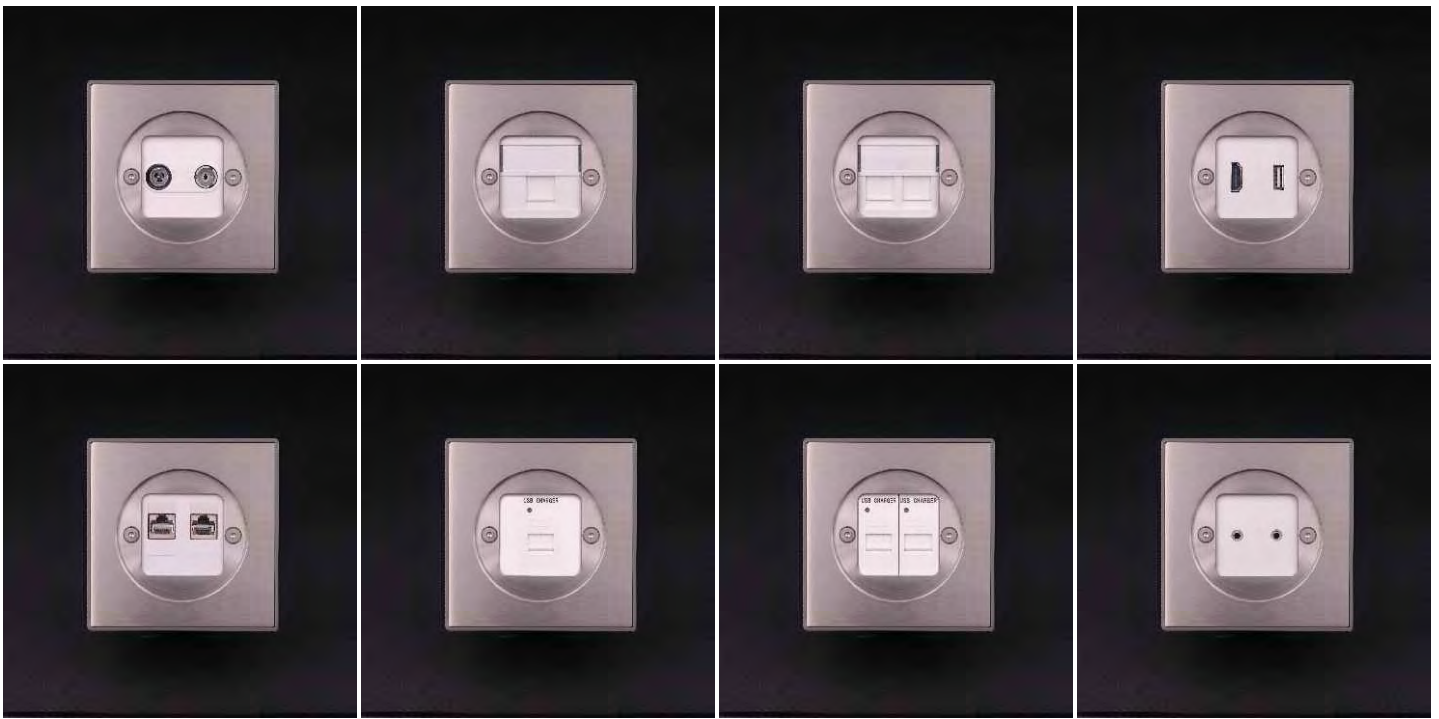

Mechanismen